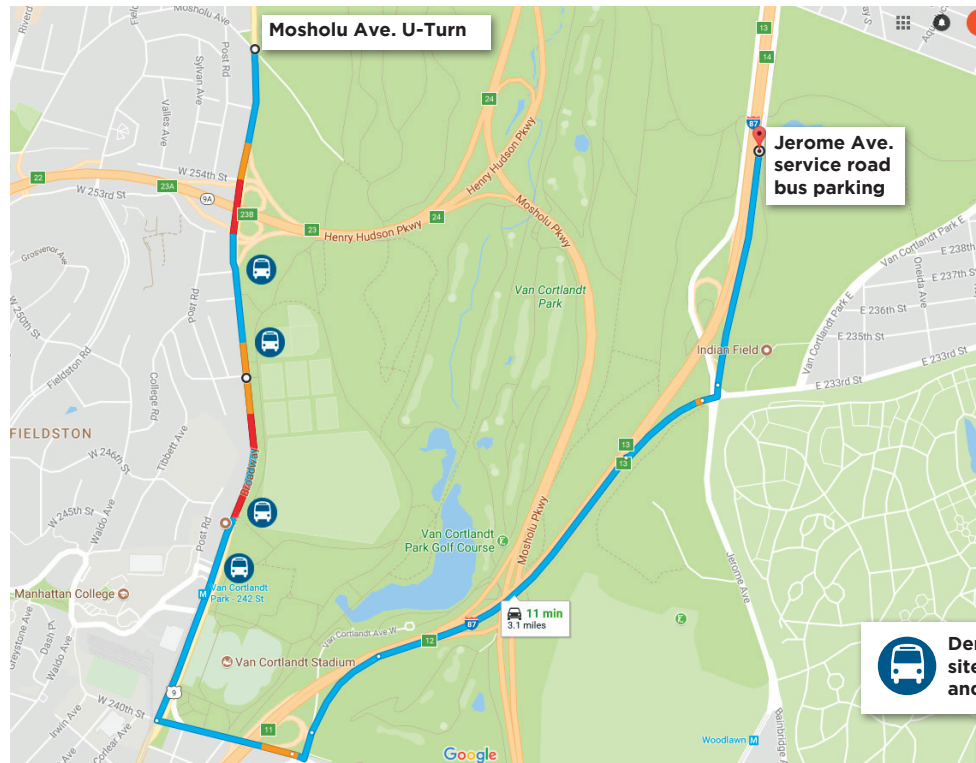

- Use bus stops for drop-off and pick-up only.
- Have a cell phone to contact your group's organizer for pick-up NOT at the finish line.
- Be courteous at all times to local residents, other drivers, and everyone else.

Parking Location during VCP Events

The designated space for buses during VCP events is on the Jerome Avenue service road, north of East 233 Street. Buses may park on the Northbound, with overflow on the Southbound service roads. Directions are below:

Directions to Bus Parking from Bus Drop-Off:

- Head North on Broadway.
- Make a careful U-turn at the Mosholu Avenue intersection to head South on Broadway.
- Proceed Southbound to 240th St./Van Cortlandt Park South.
- Turn left and proceed to the exit for I-87 Northbound/Major Deegan Expressway.
- From I-87, exit at E. 233rd St.
- Turn left at the light onto Jerome Avenue North. Park in the designated area along the curb.

Directions to Bus Pick-Up from Bus Parking:

- Proceed North on Jerome Avenue to the light at McLean Avenue. Turn left and left again, taking you over the highway to head South.
- Merge onto I-87 Southbound/Major Deegan Expressway.
- Take the Van Cortlandt South Exit.
- Turn right at the light.
- Turn right again onto Broadway, heading North to the pick-up sites.

Drop-Off > Bus Parking